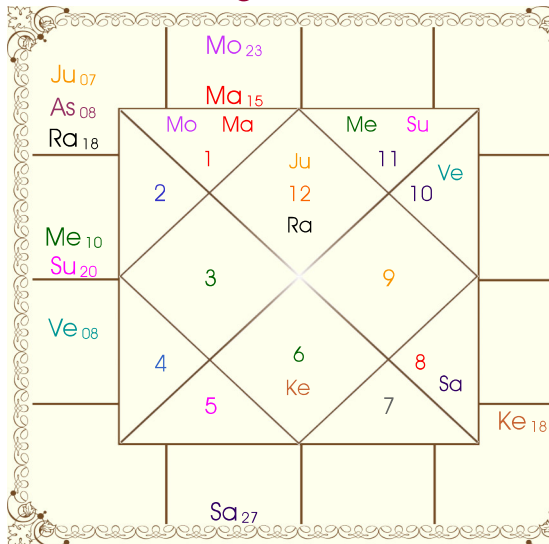

Date 05/03/1987 **Time** 07:15:00 **Day** Thursday **Place** Jeypore
Latitude 18:51:38 North **Longitude** 82:33:03 East **Zone** 82:30:00 East **TCor** 00:00:12 Hour
Seed 0

Balance of Dasa : Venus 5 Years 4 Months 13 Days

Planet							Nirayana Bhava							
Pln	R	Sign	Degree	RL	NL	Sb	SS	Hse	Sign	Degree	RL	NL	Sb	SS
Sun		Aqu	20:16:24	Sat	Jup	Jup	Sat	1	Pis	07:42:26	Jup	Sat	Ket	Rah
Mon		Ari	23:05:13	Mar	Ven	Sat	Sun	2	Ari	12:56:22	Mar	Ket	Mer	Jup
Mar		Ari	14:53:27	Mar	Ven	Ven	Sat	3	Tau	11:53:05	Ven	Mon	Mar	Mon
Mer	R	Aqu	09:35:27	Sat	Rah	Jup	Ven	4	Gem	07:20:40	Mer	Rah	Rah	Sat
Jup		Pis	06:52:00	Jup	Sat	Mer	Jup	5	Can	02:54:49	Mon	Jup	Rah	Ven
Ven		Cap	08:21:49	Sat	Sun	Ven	Mon	6	Leo	02:10:01	Sun	Ket	Ven	Jup
Sat		Sco	26:55:11	Mar	Mer	Jup	Ket	7	Vir	07:42:26	Mer	Sun	Ket	Mer
Rah		Pis	18:06:07	Jup	Mer	Mer	Jup	8	Lib	12:56:22	Ven	Rah	Mer	Ven
Ket		Vir	18:06:07	Mer	Mon	Mer	Ket	9	Sco	11:53:05	Mar	Sat	Mon	Ven
Ura		Sag	02:43:48	Jup	Ket	Ven	Mer	10	Sag	07:20:40	Jup	Ket	Rah	Mon
Nep		Sag	13:58:12	Jup	Ven	Ven	Mon	11	Cap	02:54:49	Sat	Sun	Jup	Rah
Plu	R	Lib	16:09:53	Ven	Rah	Ven	Rah	12	Aqu	02:10:01	Sat	Mar	Ket	Mon

KP Ayanamsa : 23:34:29

Fortuna : Taurus 10:31:15

Lagna Chart