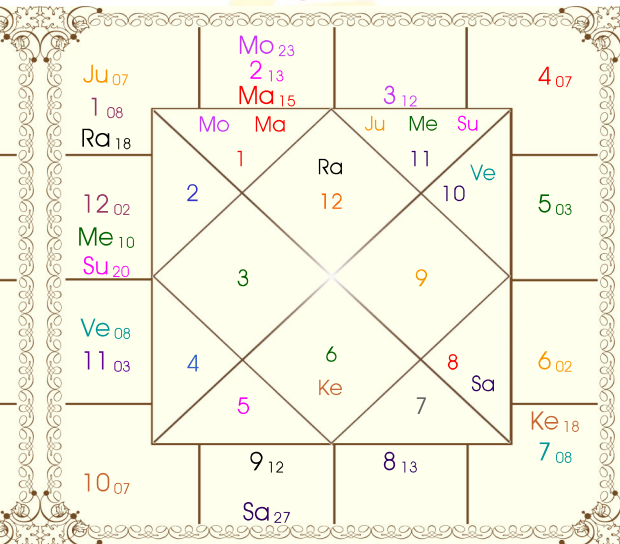

Balance of Dasa : Venus 5 Years 4 Months 13 Days

Planet							Nirayana Bhava							
Pln	R	Sign	Degree	RL	NL	Sb	SS	Hse	Sign	Degree	RL	NL	Sb	SS
Sun		Aqu	20:16:24	Sat	Jup	Jup	Sat	1	Pis	07:42:26	Jup	Sat	Ket	Rah
Mon		Ari	23:05:13	Mar	Ven	Sat	Sun	2	Ari	12:56:22	Mar	Ket	Mer	Jup
Mar		Ari	14:53:27	Mar	Ven	Ven	Sat	3	Tau	11:53:05	Ven	Mon	Mar	Mon
Mer	R	Aqu	09:35:27	Sat	Rah	Jup	Ven	4	Gem	07:20:40	Mer	Rah	Rah	Sat
Jup		Pis	06:52:00	Jup	Sat	Mer	Jup	5	Can	02:54:49	Mon	Jup	Rah	Ven
Ven		Cap	08:21:49	Sat	Sun	Ven	Mon	6	Leo	02:10:01	Sun	Ket	Ven	Jup
Sat		Sco	26:55:11	Mar	Mer	Jup	Ket	7	Vir	07:42:26	Mer	Sun	Ket	Mer
Rah		Pis	18:06:07	Jup	Mer	Mer	Jup	8	Lib	12:56:22	Ven	Rah	Mer	Ven
Ket		Vir	18:06:07	Mer	Mon	Mer	Ket	9	Sco	11:53:05	Mar	Sat	Mon	Ven
Ura		Sag	02:43:48	Jup	Ket	Ven	Mer	10	Sag	07:20:40	Jup	Ket	Rah	Mon
Nep		Sag	13:58:12	Jup	Ven	Ven	Mon	11	Cap	02:54:49	Sat	Sun	Jup	Rah
Plu	R	Lib	16:09:53	Ven	Rah	Ven	Rah	12	Aqu	02:10:01	Sat	Mar	Ket	Mon

KP Ayanamsa : 23:34:29

Fortuna : Taurus 10:31:15

Lagna Chart

Cusp Chart

Phone: +91-341-2668022
 Mobile : +91 -9732150484
 Whatsapp : +91 -9732150484

RATNA JYOTI®

Website: <https://www.ratnajyoti.com/>
 E-Mail: astrology@ratnajyoti.com

Bahula (Near Netaji Statue), Durgapur, West Burdwan ,W.B , India ,Zip-713322

Significators and Ruling Planets

Significators of Houses

Hse	Planet
1	Sun- Mer, Jup- Rah,
2	Mon, Mar, Ket,
3	Mon- Mar- Ven-
4	Mer- Sat- Rah-
5	Mon- Ket-
6	Sun- Ven-
7	Mer- Sat- Rah- Ket,
8	Mon- Mar- Ven-
9	Mar- Jup, Sat,
10	Sun- Jup-
11	Mon, Mar, Jup- Ven, Sat-
12	Sun+ Mer, Jup+ Ven, Sat+ Rah,

Planet's Signification

Pln	House
Sun	1- 6- 10- 12+
Mon	2, 3- 5- 8- 11,
Mar	2, 3- 8- 9- 11,
Mer	1, 4- 7- 12,
Jup	1- 9, 10- 11- 12+
Ven	3- 6- 8- 11, 12,
Sat	4- 7- 9, 11- 12+
Rah	1, 4- 7- 12,
Ket	2, 5- 7,