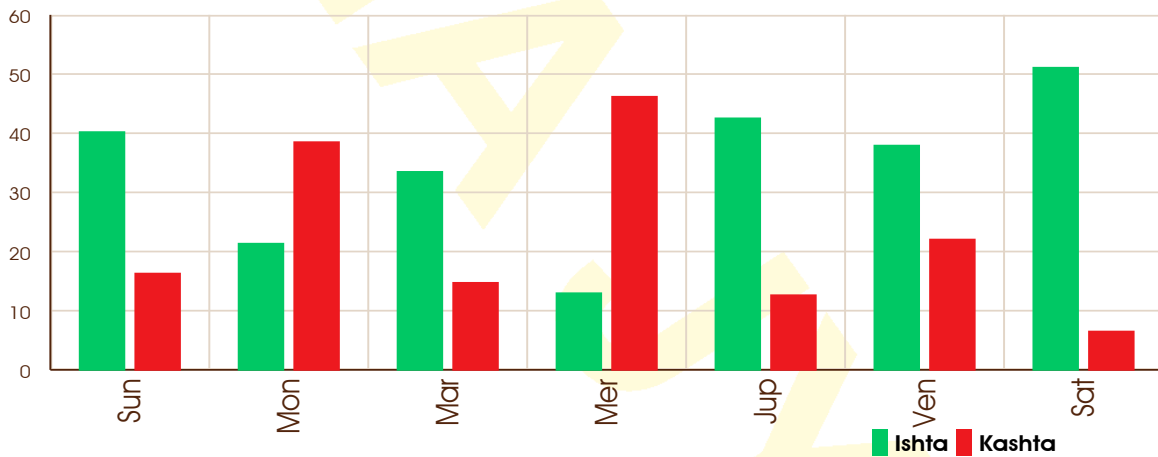

# Shadbala and Bhavabala Graphs

ShadBala in rupas

Ishta - Kashta Phala

Bhavabala in rupas

**RATNA JYOTI**<sup>®</sup>

Bahula (Near Netaji Statue), Durgapur, West Burdwan, W.B., India, Zip-713322

Phone: +91-341-2668022, Mobile: +91-9732150484, Whatsapp: +91-9732150484