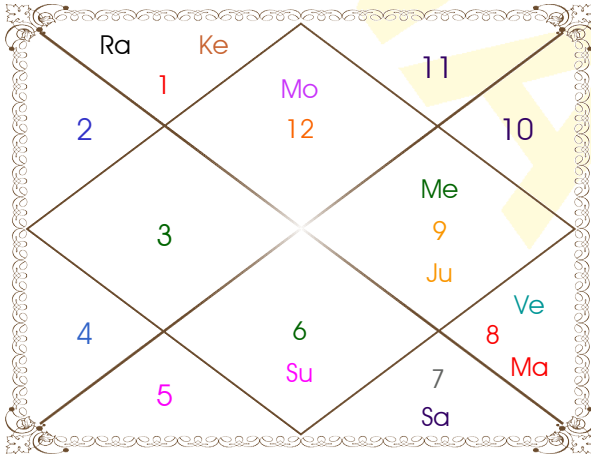

# ShodashVarga Charts

**Chaturvimsamsa Chart**

For Education and Study

**Saptavimsamsa Chart**

For Strength and Stamina

**Trimsamsa Chart**

For Evil Effects

**Khavedamsa Chart**