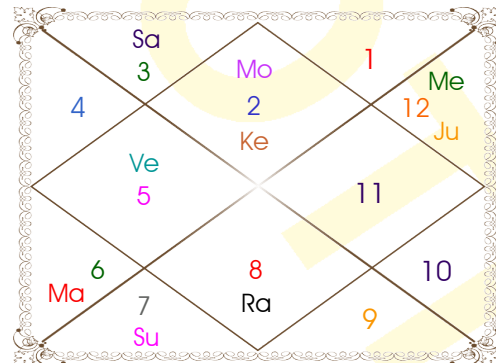

Navamsa Chart

RATNA JYOTI®

Bahula (Near Netaji Statue), Durgapur, West Burdwan, W.B., India, Zip-713322

Phone: +91-341-2668022, Mobile: +91-9732150484, Whatsapp: +91-9732150484

E-Mail: astrology@ratnajyoti.com, Website: <https://www.ratnajyoti.com/>