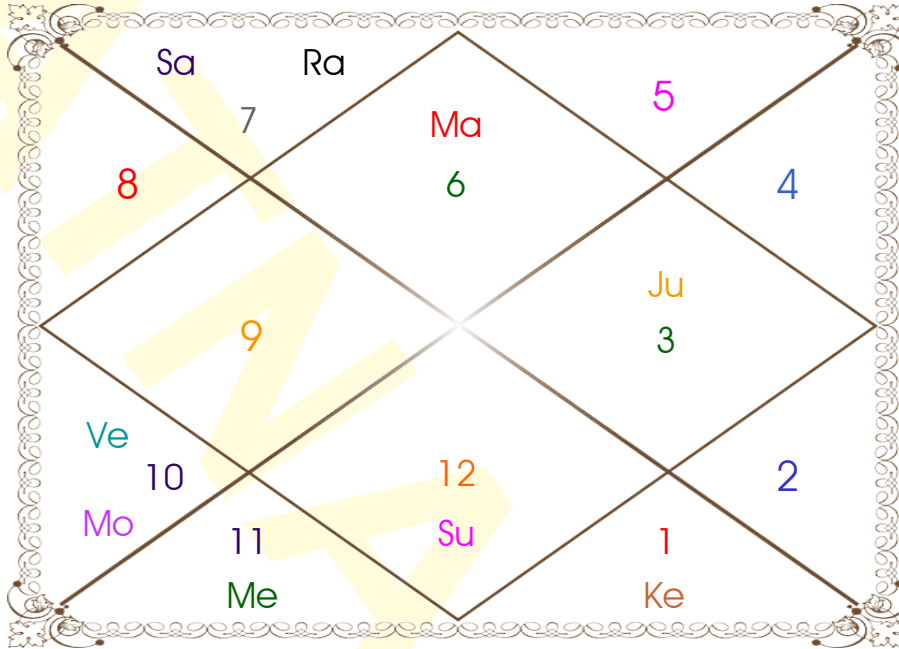

Birth Charts

Lagna Chart