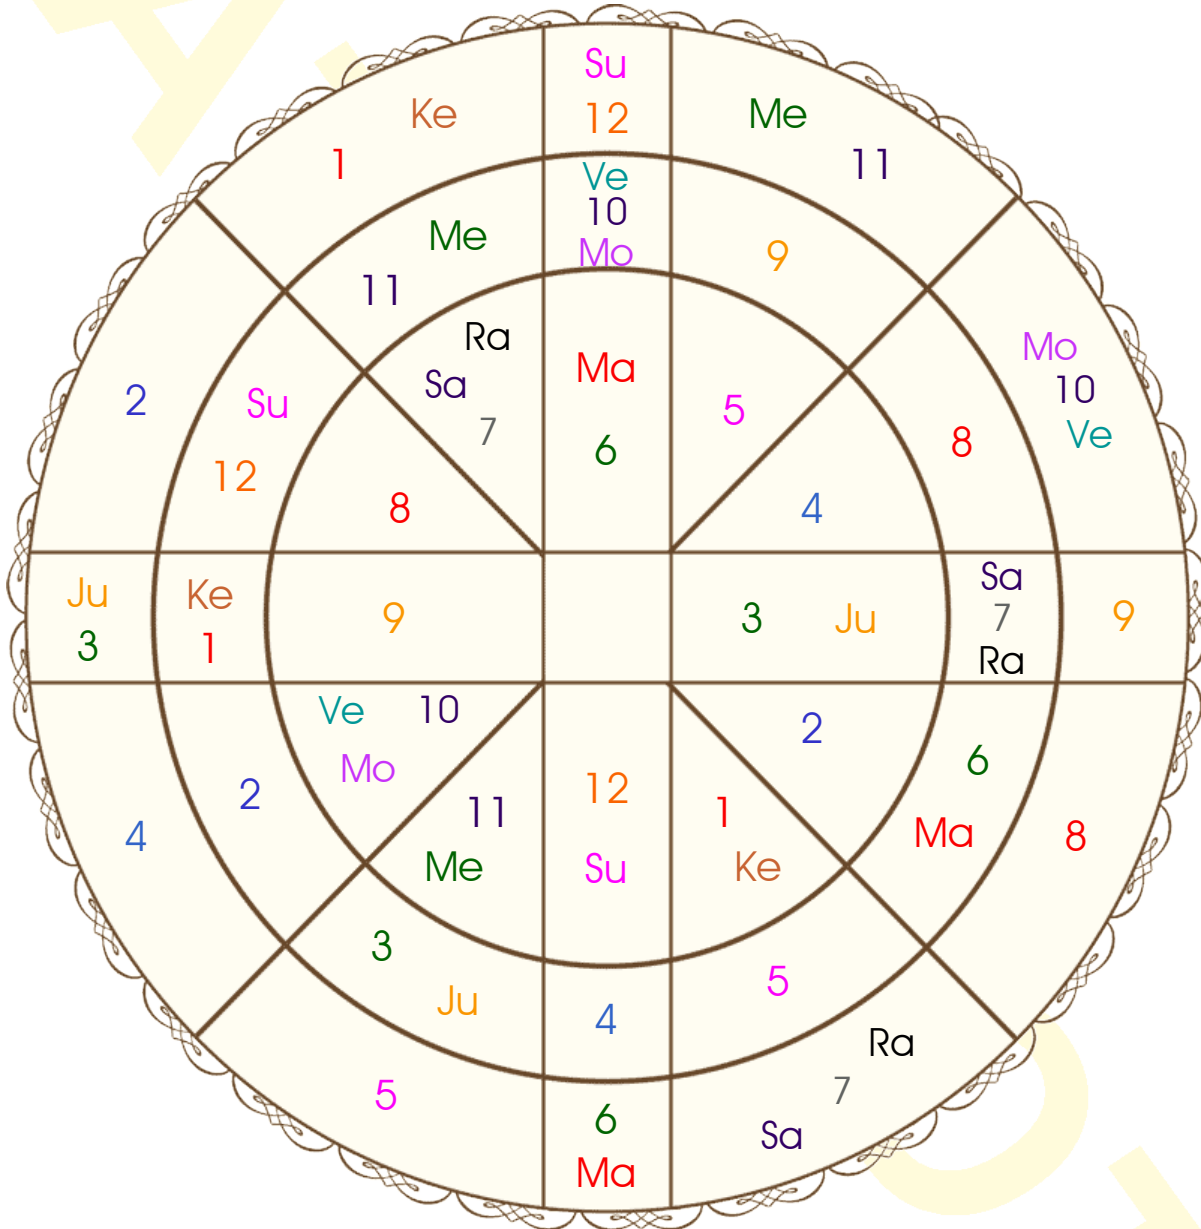

## Sudarshan Chakra

**NOTE:** Sudarshan Chakra represents the comparative positions of the planets in the Sun, Moon and Lagna charts simultaneously from outer to inner circle respectively. To study a house consider the signs in all the three charts simultaneously.