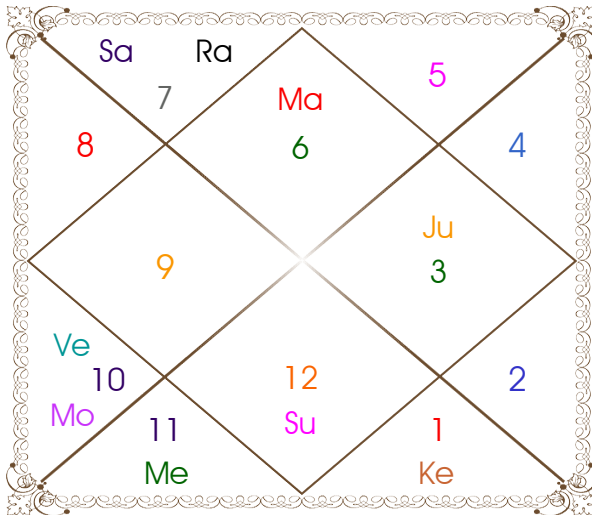

Chalit And Nirayana Bhava Chalit

Chalit Degree

Bhava	Bhava Start	Bhava Middle	Cusp	Rasi	Degree
1	Virgo 00:24:25	Virgo 15:24:00	1	Virgo	15:24:00
2	Libra 00:24:25	Libra 15:24:50	2	Libra	14:22:20
3	Scorpio 00:25:14	Scorpio 15:25:39	3	Scorpio	14:38:33
4	Sagittarius 00:26:03	Sagittarius 15:26:28	4	Sagittarius	15:26:28
5	Capricorn 00:26:03	Capricorn 15:25:39	5	Capricorn	16:29:26
6	Aquarius 00:25:14	Aquarius 15:24:50	6	Aquarius	16:59:45
7	Pisces 00:24:25	Pisces 15:24:00	7	Pisces	15:24:00
8	Aries 00:24:25	Aries 15:24:50	8	Aries	14:22:20
9	Taurus 00:25:14	Taurus 15:25:39	9	Taurus	14:38:33
10	Gemini 00:26:03	Gemini 15:26:28	10	Gemini	15:26:28
11	Cancer 00:26:03	Cancer 15:25:39	11	Cancer	16:29:26
12	Leo 00:25:14	Leo 15:24:50	12	Leo	16:59:45

Nirayana Bhava Chalit

Tara Chakra

Janma	Sampat	Vipat	Kshem	Pratyari	Saadhak	Vadha	Mitra	Atimitra
Sravna	Dhanish	Satbisha	P Bhad	U Bhad	Revati	Asvini	Bharani	Krittika
Rohini	Mrgsra	Ardra	Punrvsu	Pushya	Aslesa	Magha	P Phal	U Phal
Hasta	Chitra	Svati	Visakha	Anuradha	Jyestha	Moola	P Sadha	U Sadha

Chalit Chart