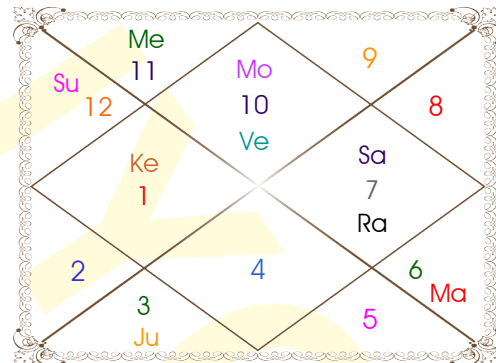

## Planetary Degrees and their Positions

Pl	R	C	Rasi	Degree	Speed	Nak	Pad	No.	RL	NL	Sub	Dignity
Asc			Vir	15:24:00	329:45:08	Hasta	2	13	Mer	Mon	Jup	---
Sun			Pis	11:42:53	00:59:26	U Bhad	3	26	Jup	Sat	Mon	FrSign
Mon			Cap	14:22:33	14:30:38	Sravna	2	22	Sat	Mon	Jup	NuSign
Mar	R		Vir	29:36:05	00:18:13	Chitra	2	14	Mer	Mar	Sat	EnSign
Mer			Aqu	16:59:55	01:24:40	Satbisha	4	24	Sat	Rah	Ven	NuSign
Jup			Gem	17:01:46	00:03:47	Ardra	4	6	Mer	Rah	Ven	EnSign
Ven			Cap	25:13:20	01:00:43	Dhanish	1	23	Sat	Mar	Rah	FrSign
Sat	R		Lib	28:47:21	00:02:19	Visakha	3	16	Ven	Jup	Sun	Exalted
Rah	R		Lib	04:30:19	00:02:17	Chitra	4	14	Ven	Mar	Ven	FrSign
Ket	R		Ari	04:30:19	00:02:17	Asvini	2	1	Mar	Ket	Mon	FrSign
Ura			Pis	18:01:23	00:03:25	Revati	1	27	Jup	Mer	Mer	---
Nep			Aqu	12:06:55	00:02:03	Satbisha	2	24	Sat	Rah	Sat	---
Plu			Sag	19:25:28	00:00:36	P Sadha	2	20	Jup	Ven	Rah	---
Mid Heaven			Gem	15:26:28	--	Ardra	--	6	Mer	Rah	Ven	--

### Moon Chart