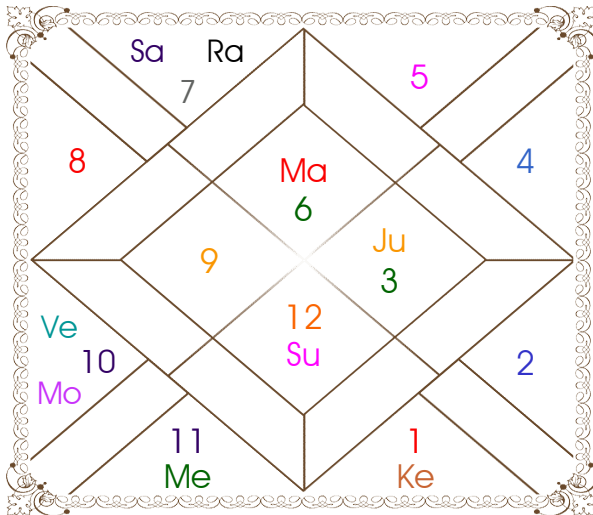

Karaka,Avastha,Rashmi

Planet	----- Karaka -----			----- Avastha -----		Kiran Rashmi	Planet Power
	Char	Sthir	Baladi	Deeptadi	Shayanadi		
Sun	Kalatra	Pitra	Vridh	Mudit	Sabha	11.24	52 %
Mon	Gyati	Matra	Yuva	Shakt	Netrapani	4.28	36 %
Mar	Atma	Bhratra	Bala	Khal	Gamana	0.68	15 %
Mer	Putra	Gyati	Yuva	Shakt	Kautuka	0.39	67 %
Jup	Matra	Dhan	Yuva	Khal	Kautuka	2.52	77 %
Ven	Bhratra	Kalatra	Bala	Mudit	Kautuka	7.01	29 %
Sat	Amatyaa	Ayush	Mrit	Deepta	Kautuka	14.27	27 %
Rah	---	Gyan	Bala	Mudit	Sabha	0.00	72 %
Ket	---	Moksh	Bala	Mudit	Gamana	0.00	72 %
Total						40.39	

Tara Chakra

Janma	Sampat	Vipat	Kshem	Pratyari	Saadhak	Vadha	Mitra	Atimitra
Sravna	Dhanish	Satbisha	P Bhad	U Bhad	Revati	Asvini	Bharani	Krittika
Rohini	Mrgsra	Ardra	Punrvsu	Pushya	Aslesa	Magha	P Phal	U Phal
Hasta	Chitra	Svati	Visakha	Anuradha	Jyestha	Moola	P Sadha	U Sadha

Chalit Chart