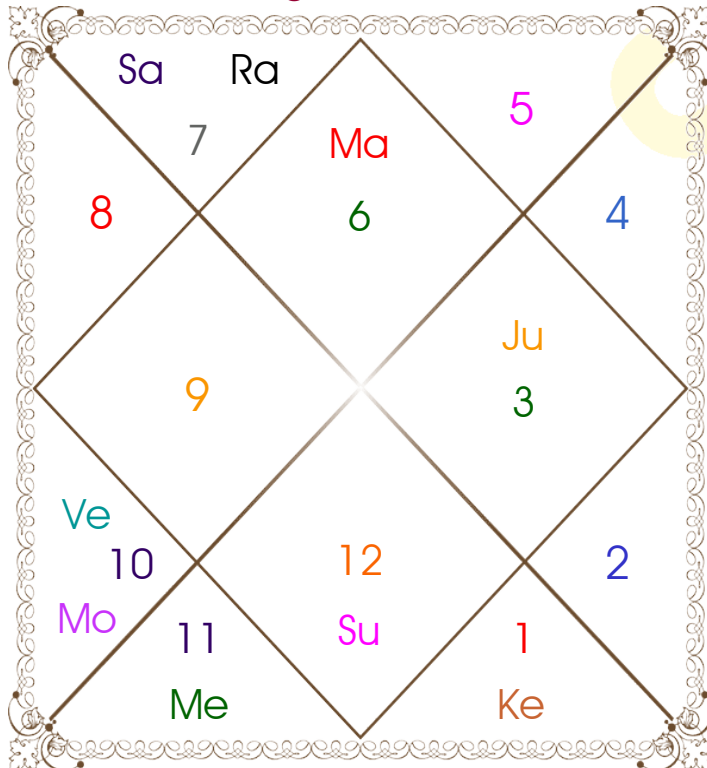

## Planetary Degrees and their Positions

Pl	R	C	Rasi	Degree	Speed	Nak	Pad	No.	RL	NL	Sub	Dignity
Asc			Vir	15:24:00	329:45:08	Hasta	2	13	Mer	Mon	Jup	---
Sun			Pis	11:42:53	00:59:26	U Bhad	3	26	Jup	Sat	Mon	FrSign
Mon			Cap	14:22:33	14:30:38	Sravna	2	22	Sat	Mon	Jup	NuSign
Mar	R		Vir	29:36:05	00:18:13	Chitra	2	14	Mer	Mar	Sat	EnSign
Mer			Aqu	16:59:55	01:24:40	Satbisha	4	24	Sat	Rah	Ven	NuSign
Jup			Gem	17:01:46	00:03:47	Ardra	4	6	Mer	Rah	Ven	EnSign
Ven			Cap	25:13:20	01:00:43	Dhanish	1	23	Sat	Mar	Rah	FrSign
Sat	R		Lib	28:47:21	00:02:19	Visakha	3	16	Ven	Jup	Sun	Exalted
Rah	R		Lib	04:30:19	00:02:17	Chitra	4	14	Ven	Mar	Ven	FrSign
Ket	R		Ari	04:30:19	00:02:17	Asvini	2	1	Mar	Ket	Mon	FrSign
Ura			Pis	18:01:23	00:03:25	Revati	1	27	Jup	Mer	Mer	---
Nep			Aqu	12:06:55	00:02:03	Satbisha	2	24	Sat	Rah	Sat	---
Plu			Sag	19:25:28	00:00:36	P Sadha	2	20	Jup	Ven	Rah	---
Mid Heaven			Gem	15:26:28	--	Ardra	--	6	Mer	Rah	Ven	--

### Moon Chart