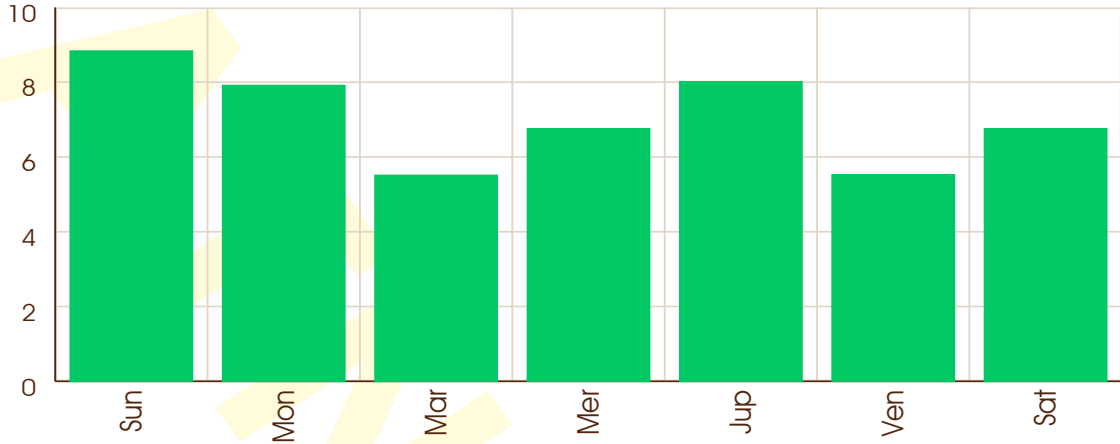

# Shadbala and Bhavabala Graphs

ShadBala in rupas

Ishta - Kashta Phala

Bhavabala in rupas

**RATNA JYOTI**<sup>®</sup>

Bahula (Near Netaji Statue), Durgapur, West Burdwan, W.B., India, Zip-713322

Phone: +91-341-2668022, Mobile: +91-9732150484, Whatsapp: +91-9732150484