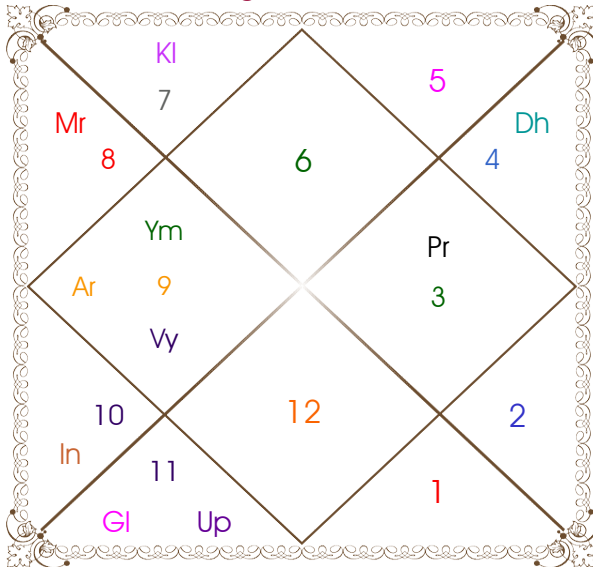

Upagrahas & Arudha

Upagraha	Ab	Sign	Degree	Exal	Plac	Nakshatra	Pad	No.
Ascendent	As	Vir	15:24:00	---	---	Hasta	2	13
Gulika	Gl	Aqu	12:18:04	---	Mol	Satbisha	2	24
Kaal	Kl	Lib	02:48:50	---	---	Chitra	3	14
Mrityu	Mr	Sco	11:45:22	---	Mol	Anuradha	3	17
Yamghantk	Ym	Sag	21:50:57	---	Mol	P Sadha	3	20
Ardhprahar	Ar	Sag	01:04:17	---	---	Moola	1	19
Dhooma	Dh	Can	25:02:53	---	---	Aslesa	3	9
Vyatipat	Vy	Sag	04:57:07	---	---	Moola	2	19
Parivesha	Pr	Gem	04:57:07	Exa	---	Mrgsra	4	5
Indrachapa	In	Cap	25:02:53	---	---	Dhanish	1	23
Upaketu	Up	Aqu	11:42:53	Exa	---	Satbisha	2	24

Pranpada	:	Sco	27:10:08	Karkamsha Lagna:	Vir	26:24:44	
Bhava Lagna	:	Pis	22:10:22	Hora Lagna	:	Vir	28:56:44
Ghati Lagna	:	Lib	15:34:42	Varnada Lagna	:	Ari	15:39:16

Upagraha Chart