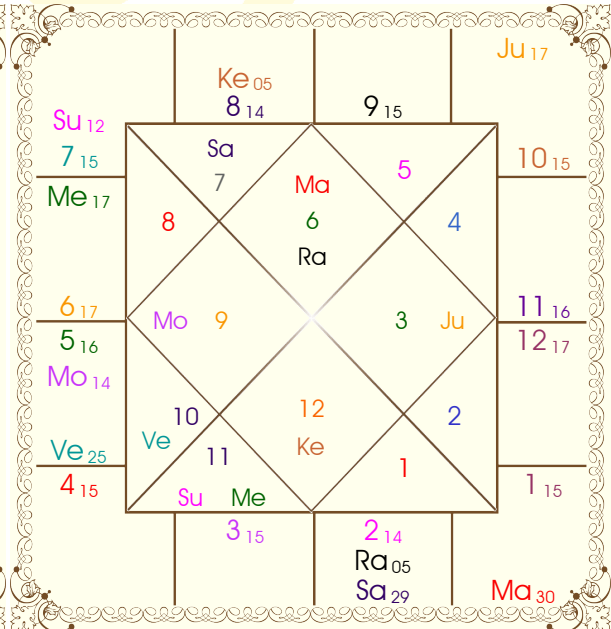

Cusp Chart

RATNA JYOTI®

Bahula (Near Netaji Statue), Durgapur, West Burdwan, W.B., India, Zip-713322

Phone: +91-341-2668022, Mobile: +91-9732150484, Whatsapp: +91-9732150484

E-Mail: astrology@ratnajyoti.com, Website: <https://www.ratnajyoti.com/>