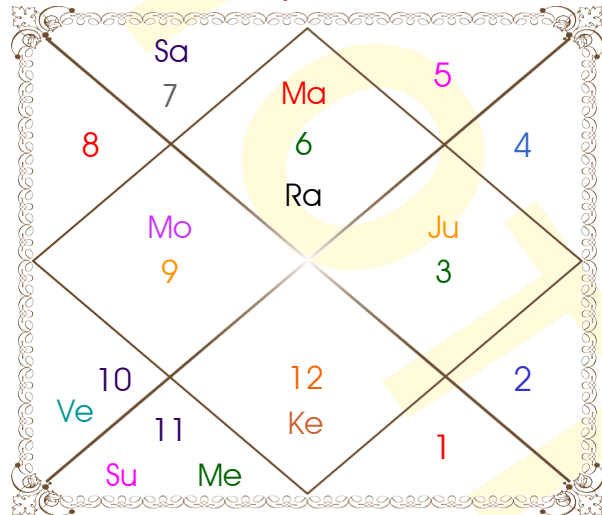

Cusp Chart

RATNA JYOTI®

Bahula (Near Netaji Statue), Durgapur, West Burdwan, W.B., India, Zip-713322

Phone: +91-341-2668022, Mobile: +91-9732150484, Whatsapp: +91-9732150484

E-Mail: astrology@ratnajyoti.com, Website: <https://www.ratnajyoti.com/>