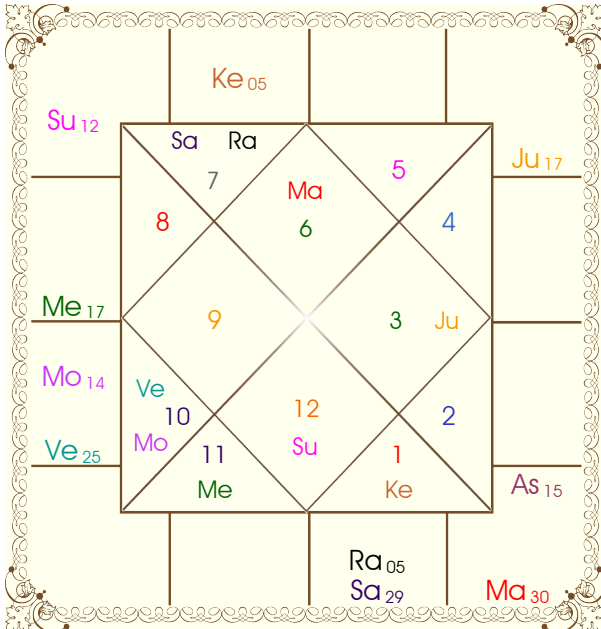

K P System

Balance of Dasa : Moon 6 Years 8 Months 18 Days

Planet							Nirayana Bhava							
Pln	R	Sign	Degree	RL	NL	Sb	SS	Hse	Sign	Degree	RL	NL	Sb	SS
Sun		Pis	11:42:53	Jup	Sat	Mon	Mer	1	Vir	15:24:00	Mer	Mon	Jup	Rah
Mon		Cap	14:22:33	Sat	Mon	Jup	Sat	2	Lib	14:22:14	Ven	Rah	Mer	Sat
Mar	R	Vir	29:36:05	Mer	Mar	Sat	Rah	3	Sco	14:38:31	Mar	Sat	Rah	Mon
Mer		Aqu	16:59:55	Sat	Rah	Ven	Sat	4	Sag	15:26:24	Jup	Ven	Ven	Ket
Jup		Gem	17:01:46	Mer	Rah	Ven	Mer	5	Cap	16:29:11	Sat	Mon	Sat	Ven
Ven		Cap	25:13:20	Sat	Mar	Rah	Mer	6	Aqu	16:59:27	Sat	Rah	Ven	Sat
Sat	R	Lib	28:47:21	Ven	Jup	Sun	Sun	7	Pis	15:24:00	Jup	Sat	Jup	Sat
Rah	R	Lib	04:30:19	Ven	Mar	Ven	Mer	8	Ari	14:22:14	Mar	Ven	Ven	Rah
Ket	R	Ari	04:30:19	Mar	Ket	Mon	Ket	9	Tau	14:38:31	Ven	Mon	Jup	Mer
Ura		Pis	18:01:23	Jup	Mer	Mer	Jup	10	Gem	15:26:24	Mer	Rah	Ven	Ven
Nep		Aqu	12:06:55	Sat	Rah	Sat	Rah	11	Can	16:29:11	Mon	Sat	Jup	Rah
Plu		Sag	19:25:28	Jup	Ven	Rah	Ven	12	Leo	16:59:27	Sun	Ven	Mon	Mer

KP Ayanamsa : 23:57:02

Fortuna : Cancer 18:03:40

Lagna Chart