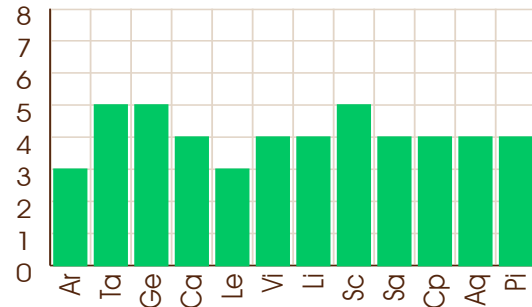

Bhinnashtak Graphs

Moon

RATNA JYOTI®

Bahula (Near Netaji Statue), Durgapur, West Burdwan, W.B., India, Zip-713322

Phone: +91-341-2668022, Mobile: +91-9732150484, Whatsapp: +91-9732150484

E-Mail: astrology@ratnajyoti.com, Website: <https://www.ratnajyoti.com/>