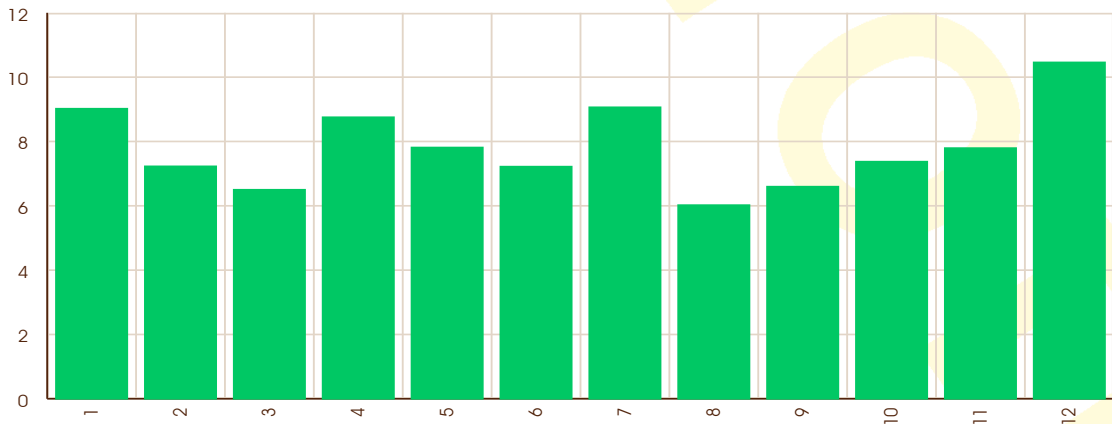

# Shadbala and Bhavabala Graphs

ShadBala in rupas

Ishta - Kashta Phala

Bhavabala in rupas

**RATNA JYOTI**<sup>®</sup>

Bahula (Near Netaji Statue), Durgapur, West Burdwan, W.B., India, Zip-713322

Phone: +91-341-2668022, Mobile: +91-9732150484, Whatsapp: +91-9732150484