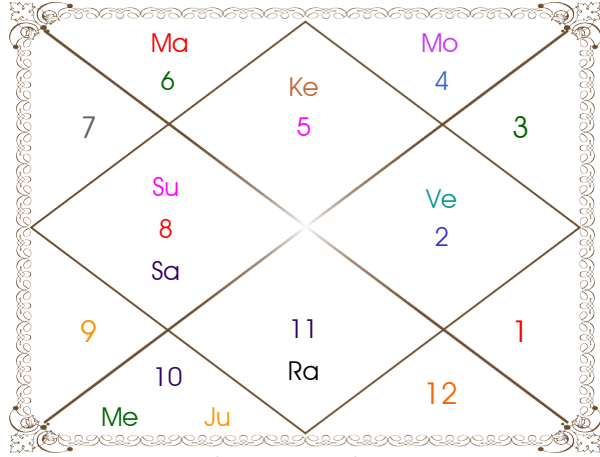

# ShodashVarga Charts

**Chaturvimsamsa Chart**

For Education and Study

**Saptavimsamsa Chart**

For Strength and Stamina

**Trimsamsa Chart**

For Evil Effects

**Khavedamsa Chart**