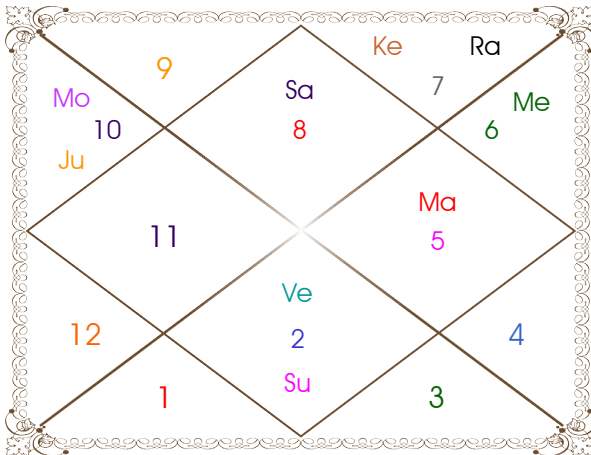

For Evil Effects

Akshavedamsa Chart

For All Positions