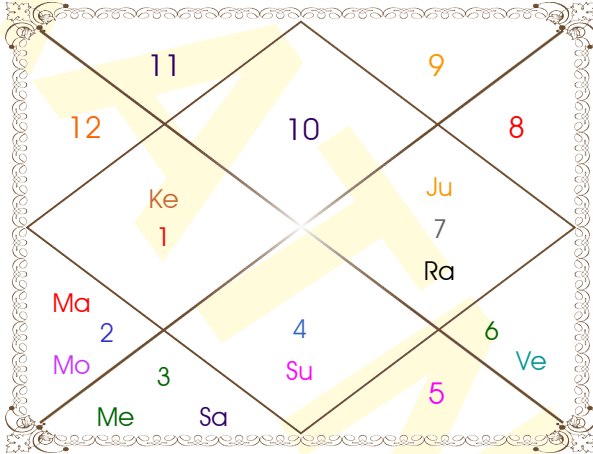

ShodashVarga Charts

Dreshkana Chart