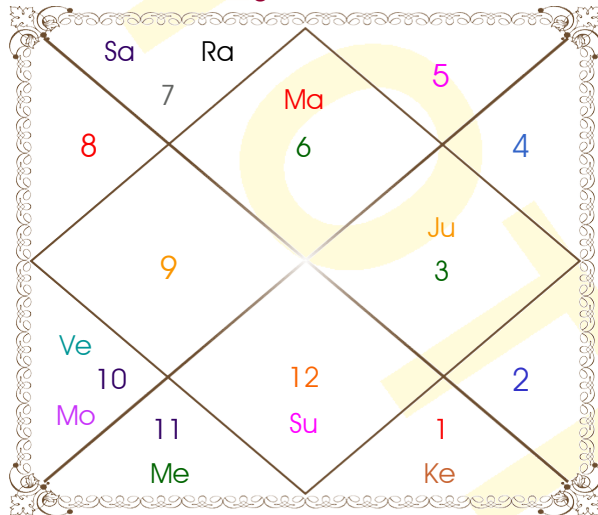

Lagna-Chalit

RATNA JYOTI®

Bahula (Near Netaji Statue), Durgapur, West Burdwan, W.B., India, Zip-713322

Phone: +91-341-2668022, Mobile: +91-9732150484, Whatsapp: +91-9732150484

E-Mail: astrology@ratnajyoti.com, Website: <https://www.ratnajyoti.com/>