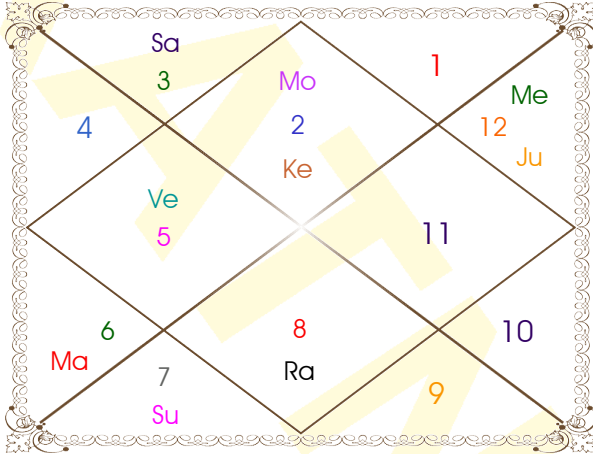

ShodashVarga Charts

Navamsa Chart