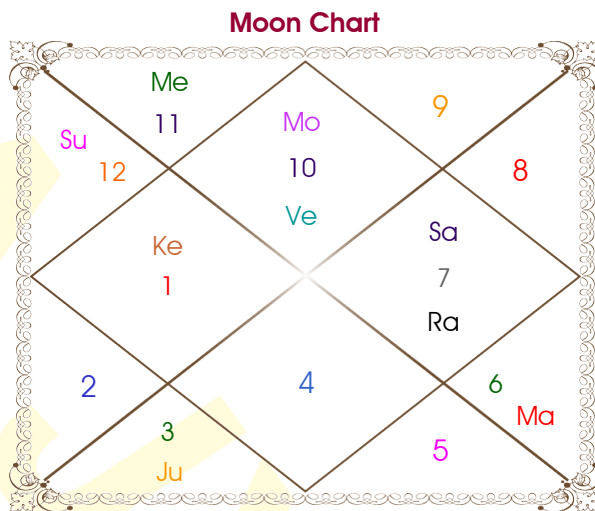

For Aptitude and Liking