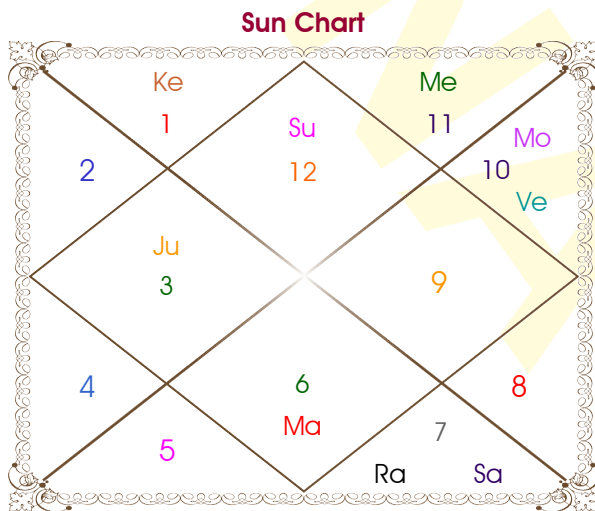

# ShodashVarga Charts

Divisional Charts are extensions of Lagna Chart. Every chart has some specific purpose as described along with the chart below. These charts are to be studied along with the basic lagna chart to know in detail about the subject it represents. However, care has to be exercised in looking into these charts, because there are no aspects of planets here. Planet's behaviour is normally limited to the extent of sign or house it occupies in these divisional charts.