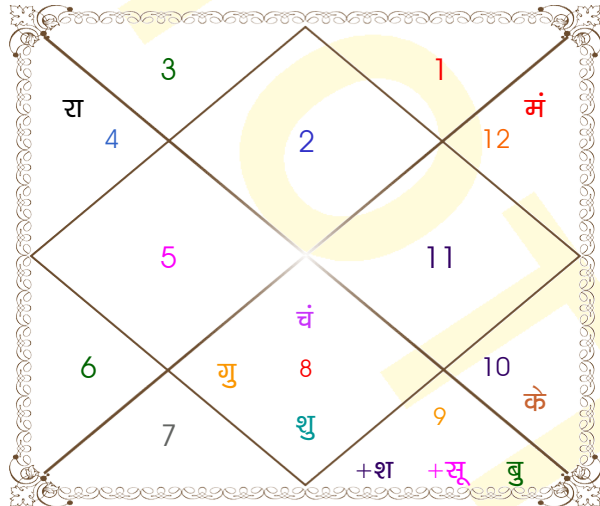

लग्न-चलित

RATNA JYOTI®

Bahula (Near Netaji Statue), Durgapur, West Burdwan, W.B., India, Zip-713322

Phone: +91-341-2668022, Mobile: +91-9732150484, Whatsapp: +91-9732150484

E-Mail: astrology@ratnajyoti.com, Website: <https://www.ratnajyoti.com/>