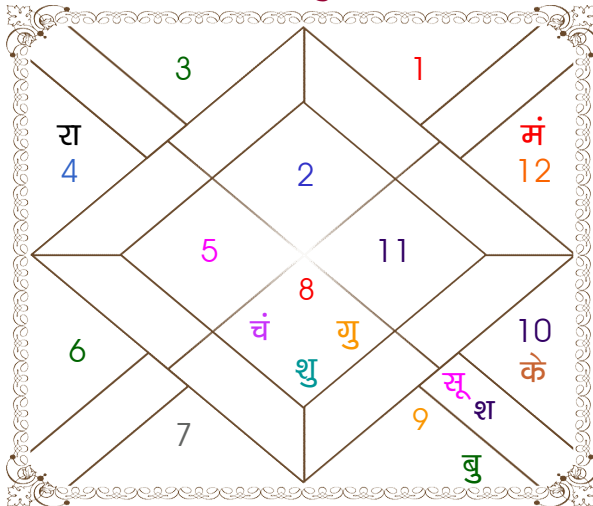

कारक, अवस्था, रश्मि

ग्रह	कारक			अवस्था			ग्रह बल
	चर	स्थिर	बालादि	दीप्तादि	शयनादि	रश्मि	
सूर्य	अमात्य	पितृ	युवा	मुदित	उपवेशन	5.00	63 %
चंद्र	पुत्र	मातृ	मृत	भीत	नृत्यलिप्सा	0.07	25 %
मंगल	मातृ	भातृ	वृद्ध	मुदित	आगम	3.92	27 %
बुध	ज्ञाति	ज्ञाति	बाल	निपीदित	आगमन	3.44	85 %
गुरु	आत्मा	धन	युवा	मुदित	उपवेशन	1.83	25 %
शुक्र	कलत्र	कलत्र	मृत	शान्त	उपवेशन	0.75	28 %
शनि	भातृ	आयु	युवा	विकल	उपवेशन	4.09	58 %
राहु	---	ज्ञान	मृत	खल	नृत्यलिप्सा	0.00	52 %
केतु	---	मोक्ष	मृत	खल	कौतुक	0.00	52 %
कुल						19.10	

तारा चक्र

जन्म	सम्पत	विपत	क्षेम	प्रत्यारि	साधक	वध	मित्र	अतिमित्र
अनुराधा	ज्येष्ठा	मूल	पूर्वाषाढा	उत्तराषाढा	श्रवण	धनिष्ठा	शतभिषा	पू०भाद्रपद
उ०भाद्रपद	रेवती	अश्विनी	भरणी	कृतिका	रोहिणी	मृगशिरा	आर्द्रा	पुनर्वसु
पुष्य	आश्लेषा	मघा	पू०फाल्गुनी	उ०फाल्गुनी	हस्त	चित्रा	स्वाति	विशाखा

चलित कुंडली