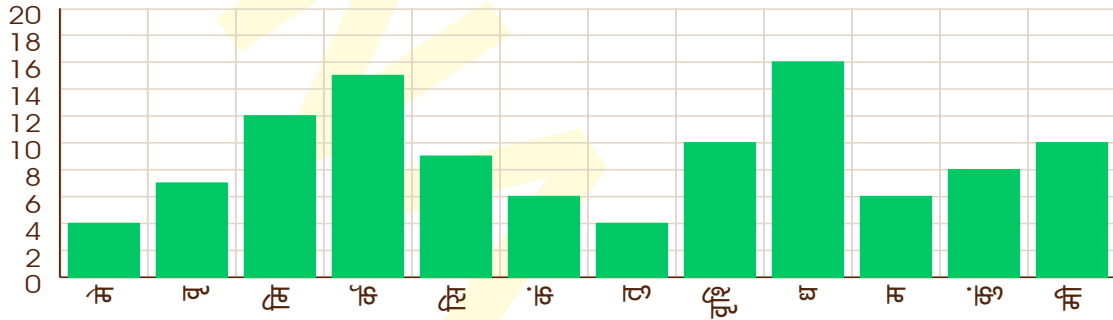

त्रिकोण शोधन के पश्चात अष्टकवर्ग