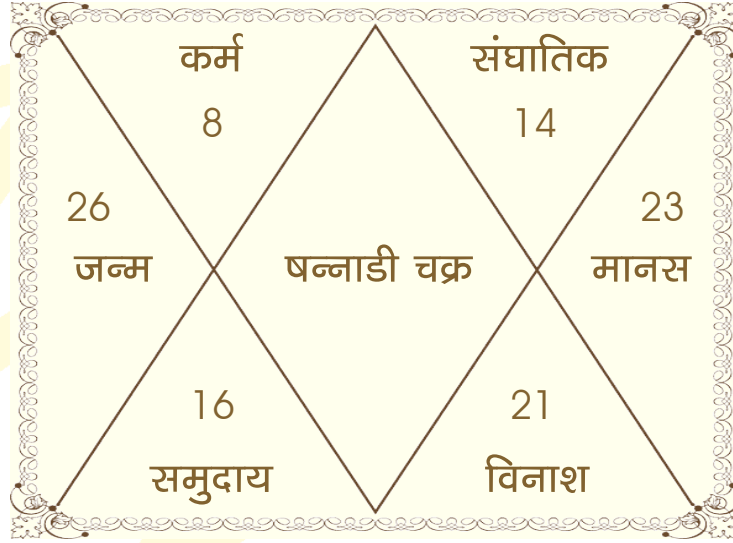

षण्णाडी चक्र

त्रिपाप चक्र

प्रथम चक्र	1	2	3	4	5	6	7	8	9	10	11	12
द्वितीय चक्र	37	38	39	40	41	42	43	44	45	46	47	48
तृतीय चक्र	73	74	75	76	77	78	79	80	81	82	83	84
केतु पताकी	गुरु	राहु	केतु	शुक्र	सूर्य	चंद्र	मंगल	बुध	शनि	गुरु	राहु	केतु
केतु कुंडली	सूर्य	केतु	बुध	मंगल	केतु	गुरु	चंद्र	केतु	शुक्र	राहु	केतु	शनि
गुरु कुंडली	सूर्य	मंगल	केतु	चंद्र	बुध	गुरु	शुक्र	शनि	राहु	सूर्य	मंगल	केतु
प्रथम चक्र	13	14	15	16	17	18	19	20	21	22	23	24
द्वितीय चक्र	49	50	51	52	53	54	55	56	57	58	59	60
तृतीय चक्र	85	86	87	88	89	90	91	92	93	94	95	96
केतु पताकी	शुक्र	सूर्य	चंद्र	मंगल	बुध	शनि	गुरु	राहु	केतु	शुक्र	सूर्य	चंद्र
केतु कुंडली	सूर्य	केतु	बुध	मंगल	केतु	गुरु	चंद्र	केतु	शुक्र	राहु	केतु	शनि
गुरु कुंडली	चंद्र	बुध	गुरु	शुक्र	शनि	राहु	सूर्य	मंगल	केतु	चंद्र	बुध	गुरु
प्रथम चक्र	25	26	27	28	29	30	31	32	33	34	35	36
द्वितीय चक्र	61	62	63	64	65	66	67	68	69	70	71	72
तृतीय चक्र	97	98	99	100	101	102	103	104	105	106	107	108
केतु पताकी	मंगल	बुध	शनि	गुरु	राहु	केतु	शुक्र	सूर्य	चंद्र	मंगल	बुध	शनि
केतु कुंडली	सूर्य	केतु	बुध	मंगल	केतु	गुरु	चंद्र	केतु	शुक्र	राहु	केतु	शनि
गुरु कुंडली	शुक्र	शनि	राहु	सूर्य	मंगल	केतु	चंद्र	बुध	गुरु	शुक्र	शनि	राहु

RATNA JYOTI®

Bahula (Near Netaji Statue), Durgapur, West Burdwan, W.B., India, Zip-713322

Phone: +91-341-2668022, Mobile: +91-9732150484, Whatsapp: +91-9732150484

E-Mail: astrology@ratnajyoti.com, Website: <https://www.ratnajyoti.com/>