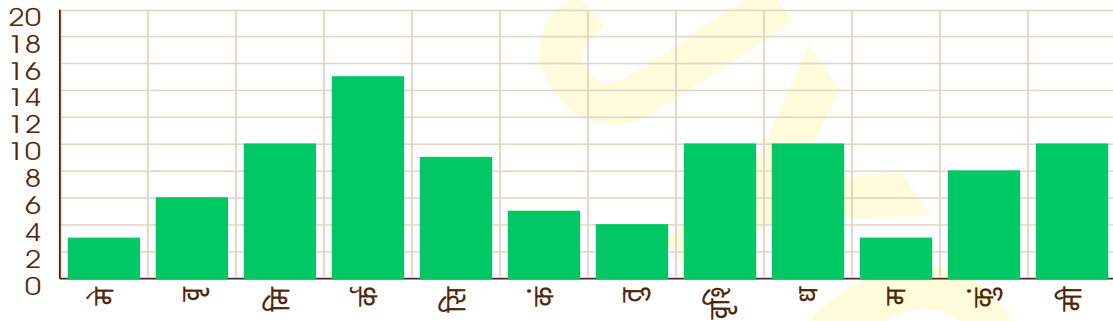

एकाधिपत्य शोधन के पश्चात अष्टकवर्ग