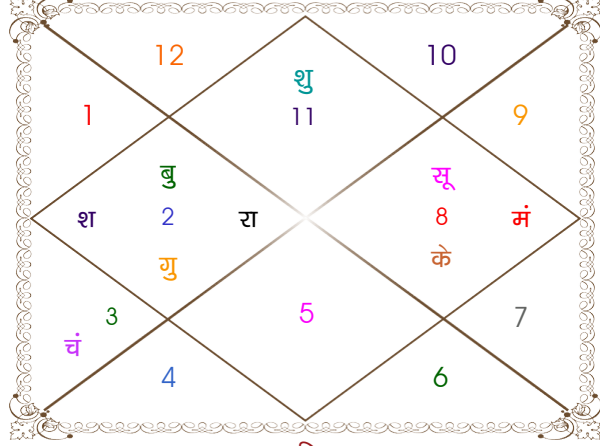

चतुर्थाश कुंडली

भाग्यविचारः