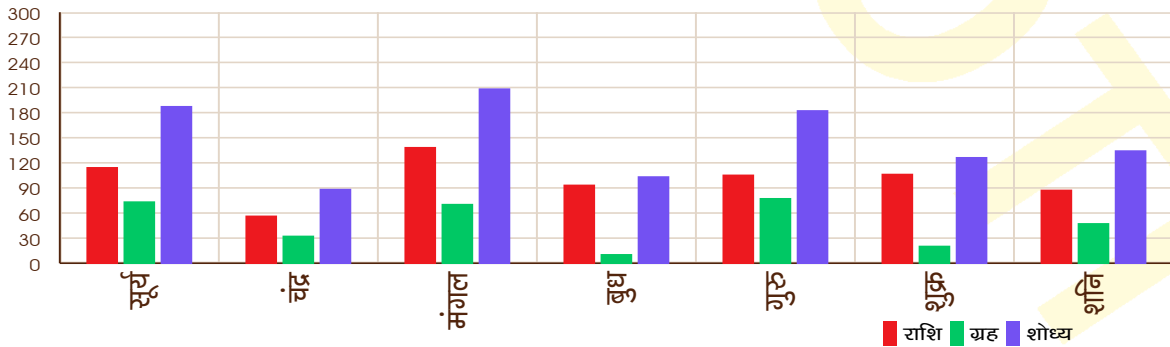

शोध्य पिंड

RATNA JYOTI®

Bahula (Near Netaji Statue), Durgapur, West Burdwan, W.B., India, Zip-713322

Phone: +91-341-2668022, Mobile: +91-9732150484, Whatsapp: +91-9732150484

E-Mail: astrology@ratnajyoti.com, Website: <https://www.ratnajyoti.com/>