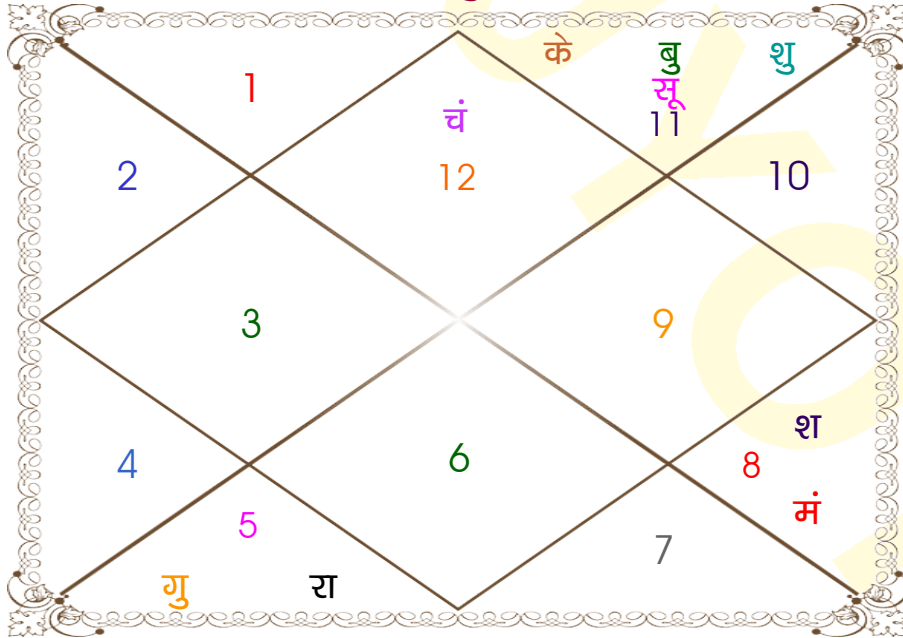

चन्द्र कुण्डली

RATNA JYOTI®

Bahula (Near Netaji Statue), Durgapur, West Burdwan, W.B., India, Zip-713322

Phone: +91-341-2668022, Mobile: +91-9732150484, Whatsapp: +91-9732150484

E-Mail: astrology@ratnajyoti.com, Website: <https://www.ratnajyoti.com/>