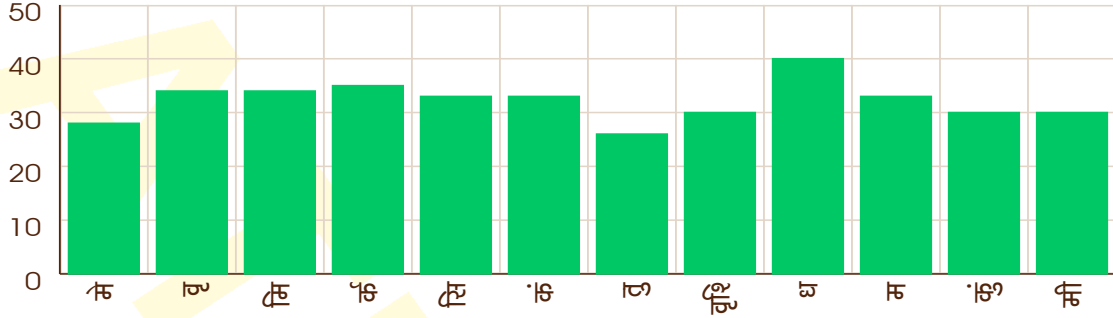

अष्टकवर्ग ग्राफ सर्वाष्टकवर्ग