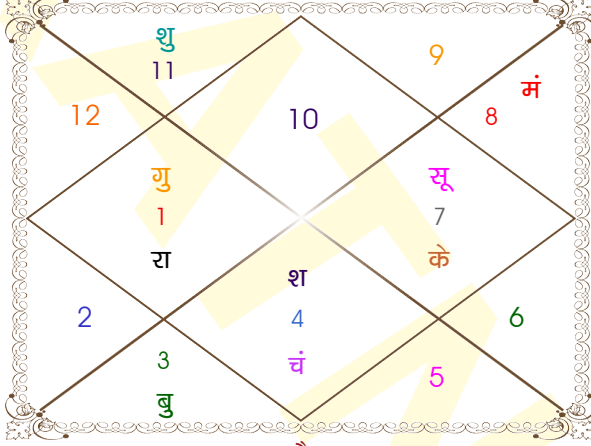

षोडशवर्ग चक्र

द्रेष्काण कुंडली

भातृसौख्यम्