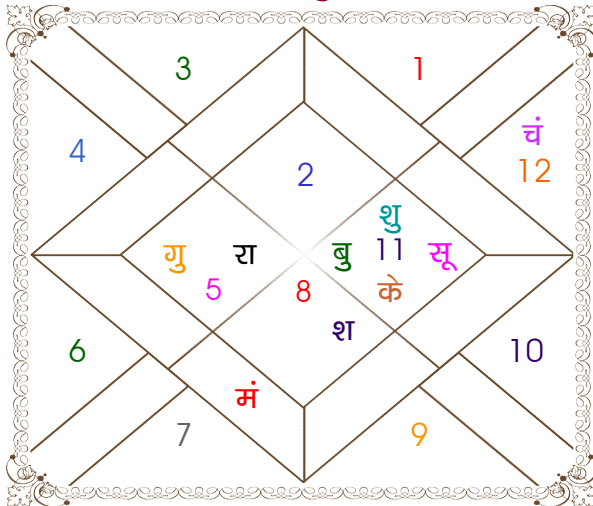

कारक,अवस्था,रश्मि

ग्रह	कारक		अवस्था			रश्मि	ग्रह बल
	चर	स्थिर	बालादि	दीप्तादि	शयनादि		
सूर्य	आत्मा	पितृ	मृत	खल	शयन	7.56	56 %
चंद्र	पुत्र	मातृ	युवा	निपीदित	भोजन	3.23	50 %
मंगल	ज्ञाति	भातृ	वृद्ध	स्वस्थ	उपवेशन	4.14	29 %
बुध	मातृ	ज्ञाति	युवा	विकल	गमन	0.00	22 %
गुरु	अमात्य	धन	वृद्ध	मुदित	शयन	5.09	57 %
शुक्र	कलत्र	कलत्र	बाल	मुदित	कौतुक	7.48	57 %
शनि	भातृ	आयु	कुमार	खल	कौतुक	1.64	41 %
राहु	---	ज्ञान	मृत	खल	गमन	0.00	24 %
केतु	---	मोक्ष	मृत	खल	उपवेशन	0.00	24 %
कुल						29.14	

तारा चक्र

जन्म	सम्पत	विपत	क्षेम	प्रत्यारि	साधक	वध	मित्र	अतिमित्र
उ०भाद्रपद	रेवती	अश्विनी	भरणी	कृतिका	रोहिणी	मृगशिरा	आर्द्रा	पुनर्वसु
पुष्य	आश्लेषा	मघा	पूर्वाषाढा	उ०फाल्गुनी	हस्त	चित्रा	स्वाति	विशाखा
अनुराधा	ज्येष्ठा	मूल	पूर्वाषाढा	उत्तराषाढा	श्रवण	धनिष्ठा	शतभिषा	पूर्वाभाद्रपद

चलित कुंडली