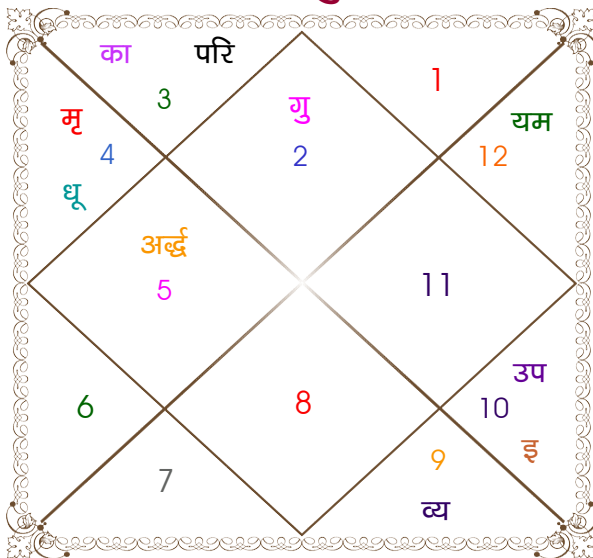

उपग्रह एवं आरूढ़

उपग्रह	संक्षि	राशि	अंश	उच्च	स्थिति	नक्षत्र	पद	नं.
लग्न	ल	वृष	27:48:39	--	--	मृगशिरा	2	5
गुलिक	गु	वृष	16:31:03	--	--	रोहिणी	2	4
काल	का	मिथु	07:35:30	--	--	आर्द्रा	1	6
मृत्यु	मृ	कर्क	16:58:32	--	--	आश्लेषा	1	9
यमघंटक	यम	मीन	24:46:28	--	--	रेवती	3	27
अर्द्धप्रहर	अर्द्ध	सिंह	07:01:03	--	--	मघा	3	10
धूम	धू	कर्क	09:20:05	--	--	पुष्य	2	8
व्यतिपात	व्य	धनु	20:39:55	--	--	पूर्वाषाढा	3	20
परिवेश	परि	मिथु	20:39:55	उच्च	--	पुनर्वसु	1	7
इन्द्रचाप	इ	मक	09:20:05	--	--	उत्तराषाढा	4	21
उपकेतु	उप	मक	26:00:05	--	--	धनिष्ठा	1	23

प्राणपद	:	मीन	08:53:26	कारकौश लग्न	:	धनु	09:18:08
भाव लग्न	:	सिंह	16:27:19	होरा लग्न	:	वृश्चि	05:05:59
घटी लग्न	:	मीन	29:13:25	वर्णद लग्न	:	मिथु	27:05:22

उपग्रह कुंडली